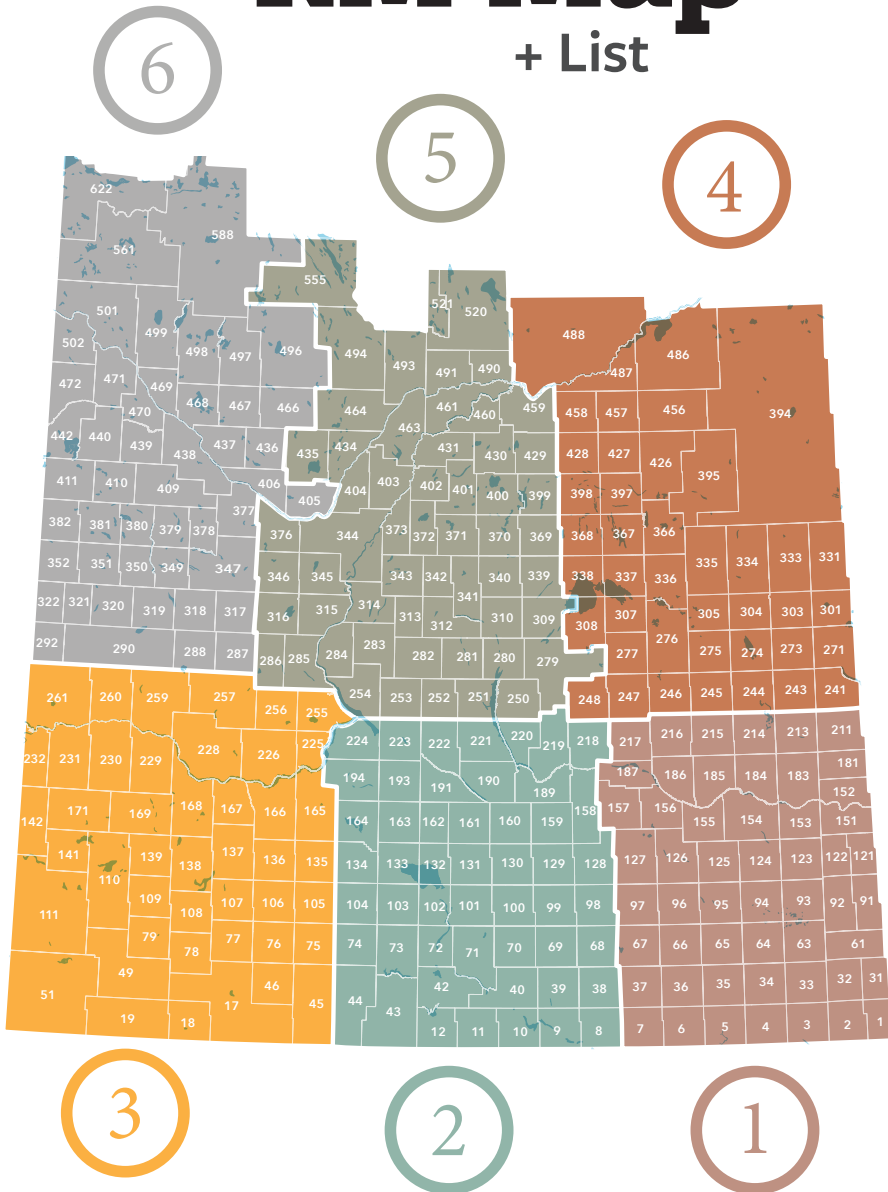

RM Map + List

**South Eastern
Division No. 1**

- Argyle No. 1
- Mount Pleasant No. 2
- Enniskillen No. 3
- Coalfields No. 4
- Estevan No. 5
- Cambria No. 6
- Souris Valley No. 7
- Storthoaks No. 31
- Reciprocity No. 32
- Moose Creek No. 33
- Browning No. 34
- Benson No. 35
- Cymri No. 36
- Lomond No. 37
- Antler No. 61
- Moose Mountain No. 63
- Brock No. 64
- Tecumseh No. 65
- Griffin No. 66
- Weyburn No. 67
- Maryfield No. 91
- Walpole No. 92
- Wawken No. 93
- Hazelwood No. 94
- Golden West No. 95
- Fillmore No. 96
- Wellington No. 97
- Moosomin No. 121
- Martin No. 122
- Silverwood No. 123
- Kingsley No. 124
- Chester No. 125
- Montmartre No. 126
- Francis No. 127
- Rocanville No. 151
- Spy Hill No. 152
- Willowdale No. 153
- Elcapo No. 154
- Wolseley No. 155
- Indian Head No. 156
- South Qu'Appelle No. 157
- Langenburg No. 181
- Fertile Belt No. 183
- Grayson No. 184
- McLeod No. 185
- Abernethy No. 186
- North Qu'Appelle No. 187
- Churchbridge No. 211
- Saltcoats No. 213
- Cana No. 214
- Stanley No. 215
- Tullymet No. 216
- Lipton No. 217

**South Central
Division No. 2**

- Lake Alma No. 8
- Surprise Valley No. 9
- Happy Valley No. 10
- Hart Butte No. 11
- Poplar Valley No. 12
- Laurier No. 38
- The Gap No. 39
- Bengough No. 40
- Willow Bunch No. 42
- Old Post No. 43
- Waverley No. 44
- Brokenshell No. 68
- Norton No. 69
- Key West No. 70
- Excel No. 71
- Lake of the Rivers No. 72
- Stonehenge No. 73
- Wood River No. 74
- Scott No. 98
- Caledonia No. 99