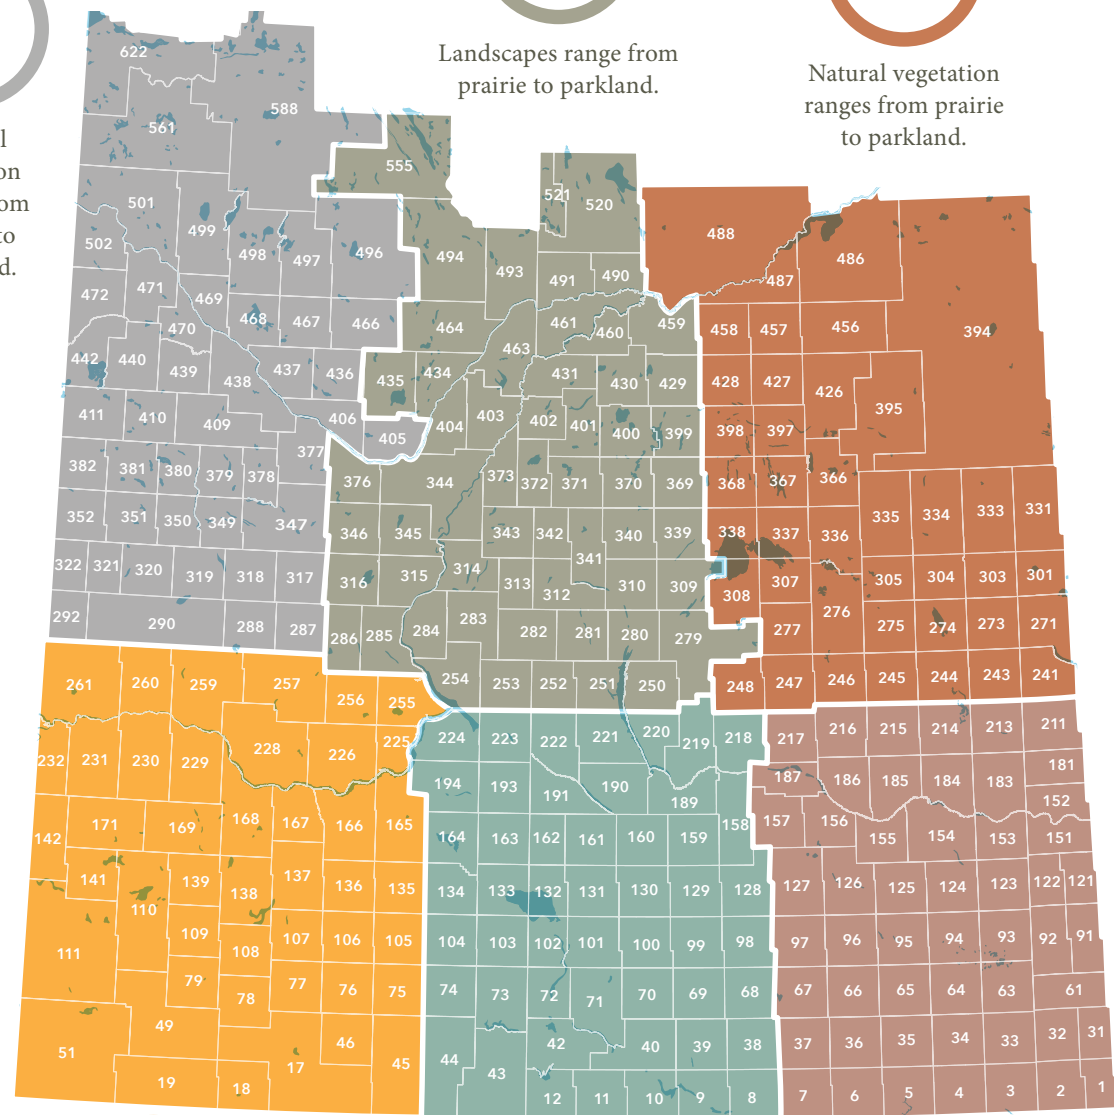

RM Map + List

6

Natural vegetation ranges from prairie to parkland.

5

Landscapes range from prairie to parkland.

4

Natural vegetation ranges from prairie to parkland.

3

South Eastern Division No. 1

- Argyle No. 1
- Mount Pleasant No. 2
- Enniskillen No. 3
- Coalfields No. 4
- Estevan No. 5
- Cambria No. 6
- Souris Valley No. 7
- Storthoaks No. 31
- Reciprocity No. 32
- Moose Creek No. 33
- Browning No. 34
- Benson No. 35
- Cymri No. 36
- Lomond No. 37
- Antler No. 61
- Moose Mountain No. 63
- Brock No. 64
- Tecumseh No. 65
- Griffin No. 66
- Weyburn No. 67
- Maryfield No. 91
- Walpole No. 92
- Wawken No. 93
- Hazelwood No. 94
- Golden West No. 95
- Fillmore No. 96
- Wellington No. 97
- Moosomin No. 121
- Martin No. 122
- Silverwood No. 123
- Kingsley No. 124
- Chester No. 125
- Montmartre No. 126
- Francis No. 127
- Rocanville No. 151
- Spy Hill No. 152
- Willowdale No. 153
- Elcapo No. 154
- Wolseley No. 155
- Indian Head No. 156
- South Qu'Appelle No. 157
- Langenburg No. 181
- Fertile Belt No. 183
- Grayson No. 184
- McLeod No. 185
- Abernethy No. 186
- North Qu'Appelle No. 187
- Churchbridge No. 211
- Saltcoats No. 213
- Cana No. 214
- Stanley No. 215
- Tullymet No. 216
- Lipton No. 217

South Western Division No. 3

- Val Marie No. 17
- Lone Tree No. 18
- Frontier No. 19
- Mankota No. 45
- Glen McPherson No. 46
- White Valley No. 49
- Reno No. 51
- Pinto Creek No. 75
- Auvergne No. 76
- Wise Creek No. 77
- Grassy Creek No. 78
- Arlington No. 79
- Glen Bain No. 105

- Birch Hills No. 460
- Prince Albert No. 461
- Duck Lake No. 463
- Leask No. 464
- Garden River No. 490
- Buckland No. 491
- Shellbrook No. 493
- Canwood No. 494
- Paddockwood No. 520
- Lakeland No. 521
- Big River No. 555