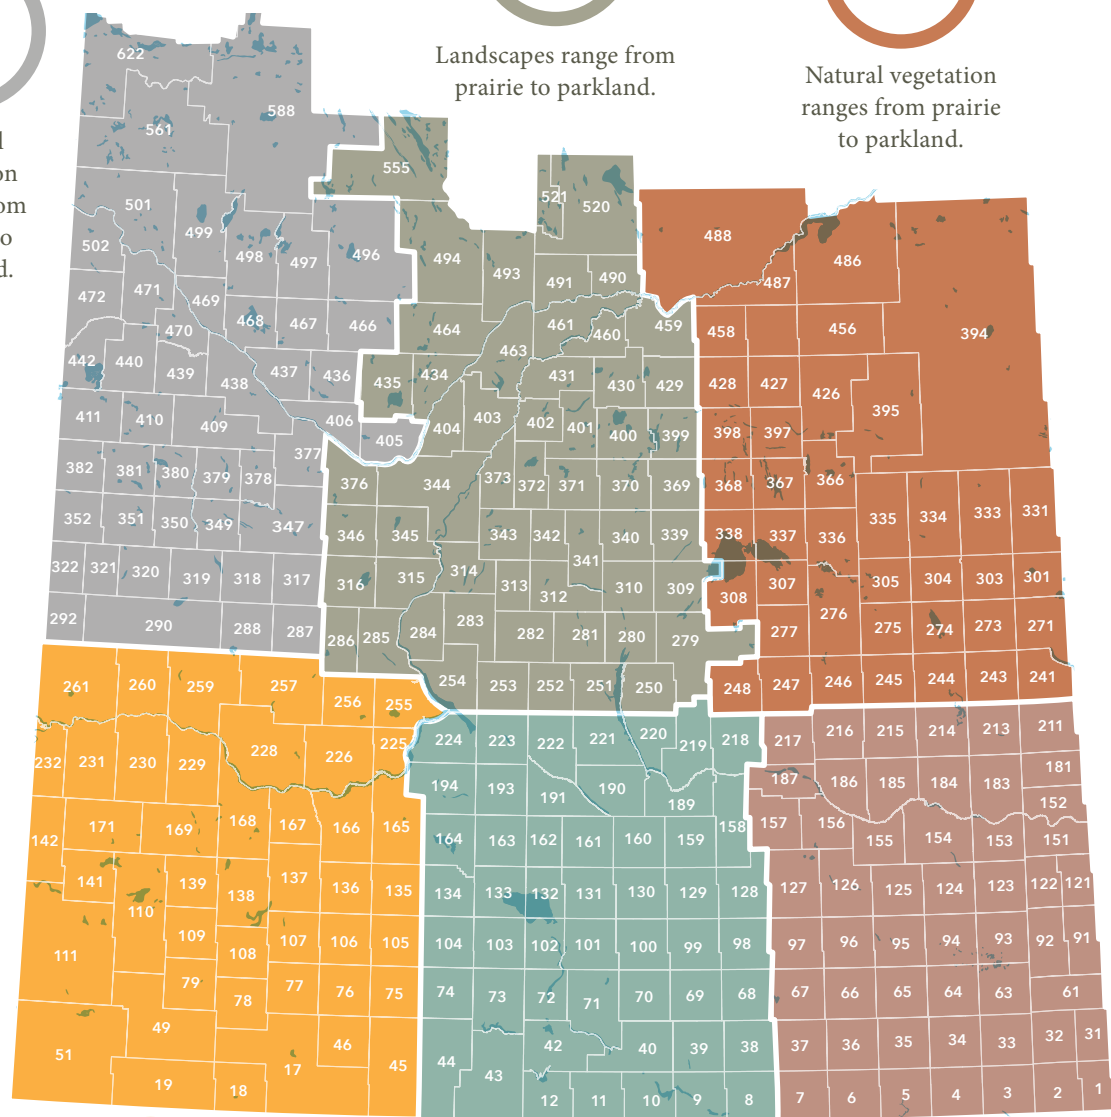

RM Map + List

6

Natural vegetation ranges from prairie to parkland.

5

Landscapes range from prairie to parkland.

4

Natural vegetation ranges from prairie to parkland.

3

Natural vegetation is mainly mixed prairie. The Cypress Hills and the Great Sandhills are unique areas in the region.

2

Natural vegetation is mainly mixed prairie.

1

Diverse landscapes range from flat prairie to the Qu'Appelle Valley and aspen parkland.

South Western Division No. 3

- Val Marie No. 17
- Lone Tree No. 18
- Frontier No. 19
- Mankota No. 45
- Glen McPherson No. 46
- White Valley No. 49
- Reno No. 51
- Pinto Creek No. 75
- Auvergne No. 76
- Wise Creek No. 77
- Grassy Creek No. 78
- Arlington No. 79
- Glen Bain No. 105

- Prince Albert No. 461
- Duck Lake No. 463
- Leask No. 464
- Garden River No. 490
- Buckland No. 491
- Shellbrook No. 493
- Canwood No. 494
- Paddockwood No. 520
- Lakeland No. 521
- Big River No. 555