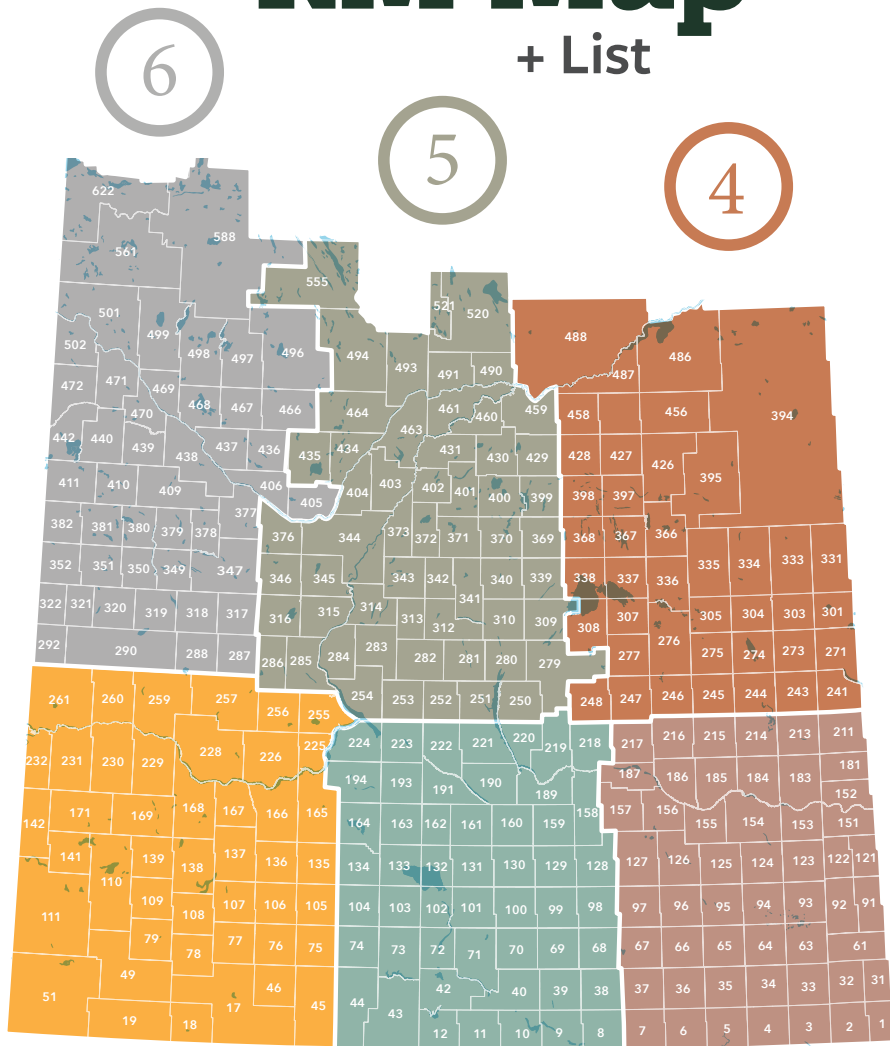

Saskatchewan Association
of Rural Municipalities

RM Map + List

South Eastern Division No. 1

- Argyle No. 1
- Mount Pleasant No. 2
- Enniskillen No. 3
- Coalfields No. 4
- Estevan No. 5
- Cambria No. 6
- Souris Valley No. 7
- Storhoks No. 31
- Reciprocity No. 32
- Moose Creek No. 33
- Browning No. 34
- Benson No. 35
- Cymri No. 36
- Lomond No. 37
- Antler No. 61
- Moose Mountain No. 63
- Brock No. 64
- Tecumseh No. 65
- Griffin No. 66
- Weyburn No. 67
- Maryfield No. 91
- Walpole No. 92
- Wawken No. 93
- Hazelwood No. 94
- Golden West No. 95
- Fillmore No. 96
- Wellington No. 97
- Moosomin No. 121
- Martin No. 122
- Silverwood No. 123
- Kingsley No. 124
- Chester No. 125
- Montmartre No. 126
- Francis No. 127
- Rocanville No. 151
- Spy Hill No. 152
- Willowdale No. 153
- Elcapo No. 154
- Wolseley No. 155
- Indian Head No. 156
- South Qu'Appelle No. 157
- Langenburg No. 181
- Fertile Belt No. 183
- Grayson No. 184
- McLeod No. 185
- Abernethy No. 186
- North Qu'Appelle No. 187
- Churchbridge No. 211
- Saltcoats No. 213
- Cana No. 214
- Stanley No. 215
- Tullymet No. 216
- Lipton No. 217

South Central Division No. 2

- Lake Alma No. 8
- Surprise Valley No. 9
- Happy Valley No. 10
- Hart Butte No. 11
- Poplar Valley No. 12
- Laurier No. 38
- The Gap No. 39
- Bengough No. 40
- Willow Bunch No. 42
- Old Post No. 43
- Waverley No. 44
- Brokenshell No. 68
- Norton No. 69
- Key West No. 70
- Excel No. 71
- Lake of the Rivers No. 72
- Stonehenge No. 73
- Wood River No. 74
- Scott No. 98
- Caledonia No. 99