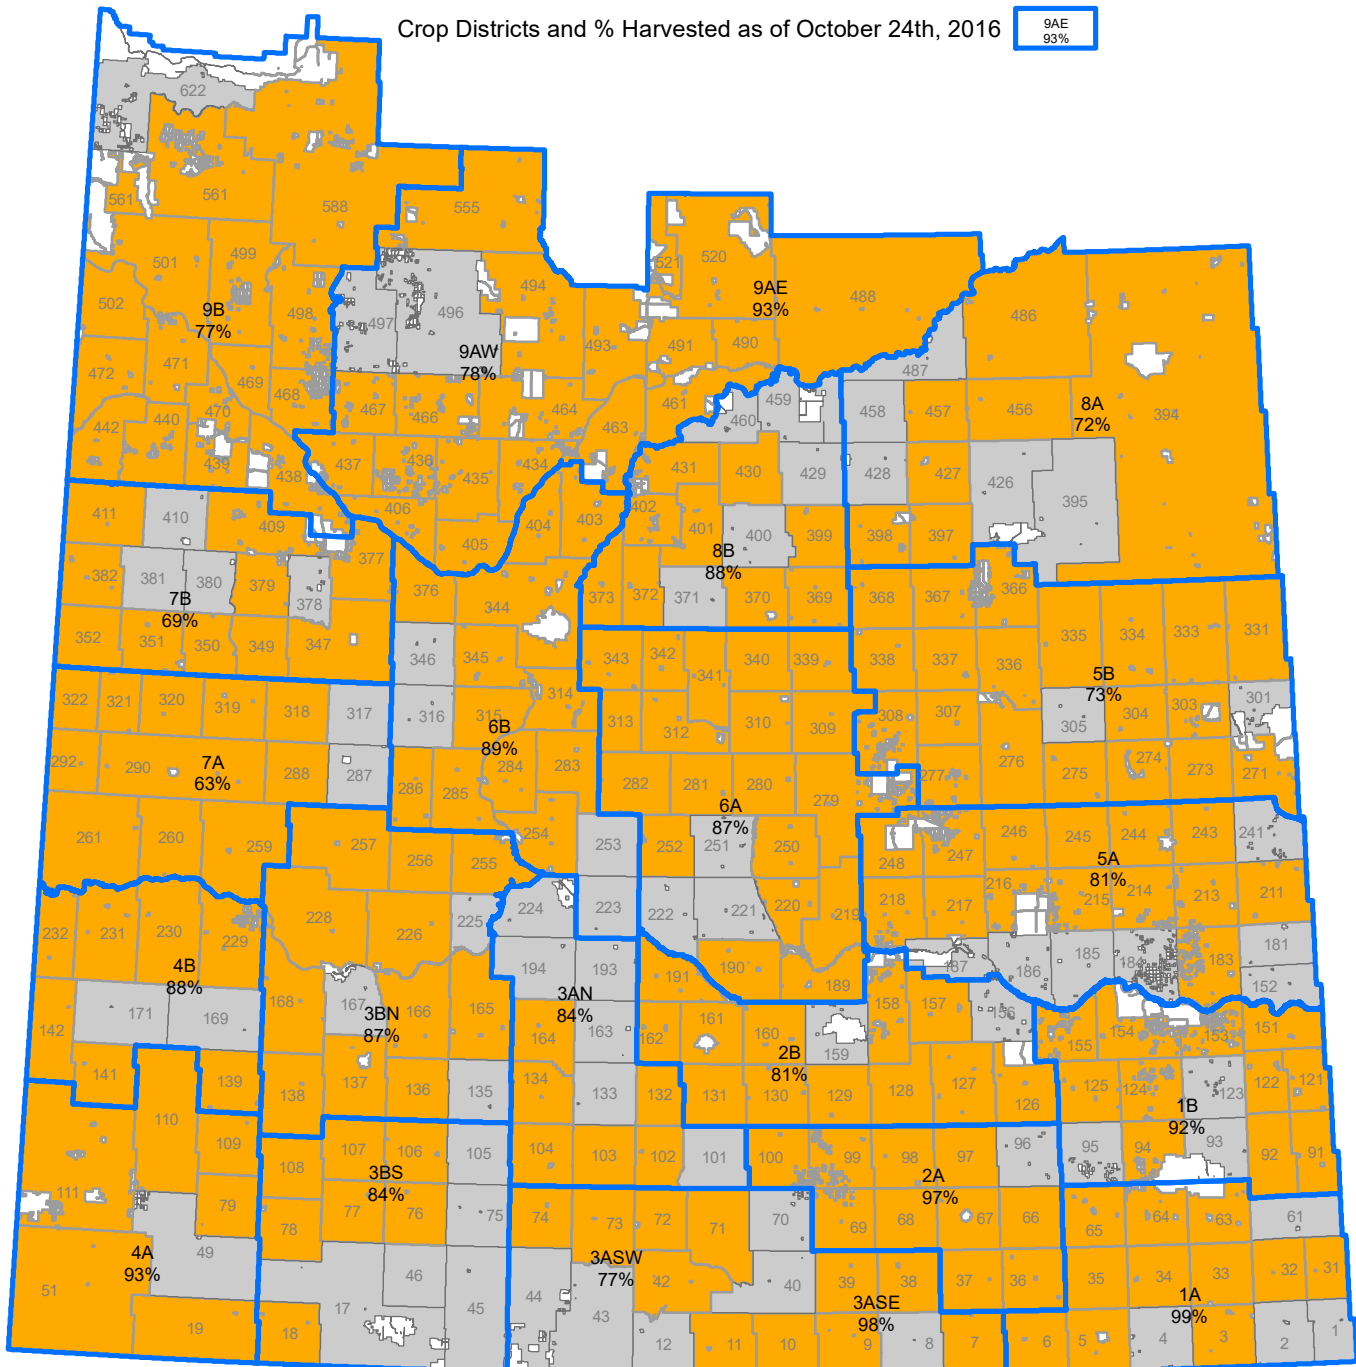

## Representation at Convention

No Representation 

Representation 

Crop Districts and % Harvested as of October 24th, 2016

 9AE  
93%

Source: Crop District Layer provided by Saskatchewan Ministry of Agriculture